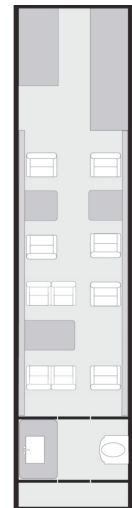

### jet specs

passengers (up to)

**10**

baggage capacity (up to)

**131** cu ft

x2

x4

x4

x1

max range (full capacity)

**5/4655**

hours/miles

cruise speed

**528** miles/hour

### the arrangement

- cabin length: 26 ft 2 in
- cabin height: 5 ft 6 in
- max speed: 555 mph